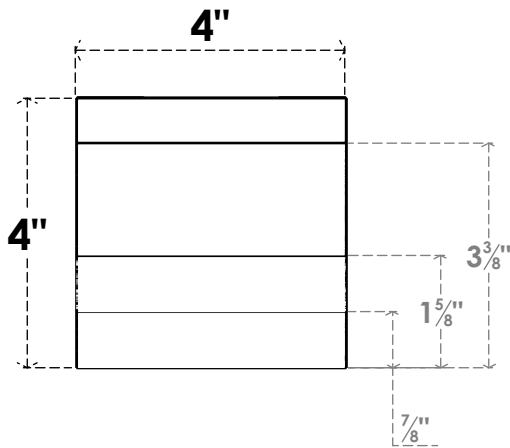

ITEM NUMBER: RFTURO040X04000X28000X004ASH00RCPR

4"W X 4"H X 28"L TIMBERTHANE ROUGH CEDAR ASHEBORO FAUX WOOD OPEN RAFTER TAIL, 4"L END, PRIMED TAN

SIDE PROFILE

FRONT PROFILE

ISOMETRIC

GENERATED DATE : 03/02/2023