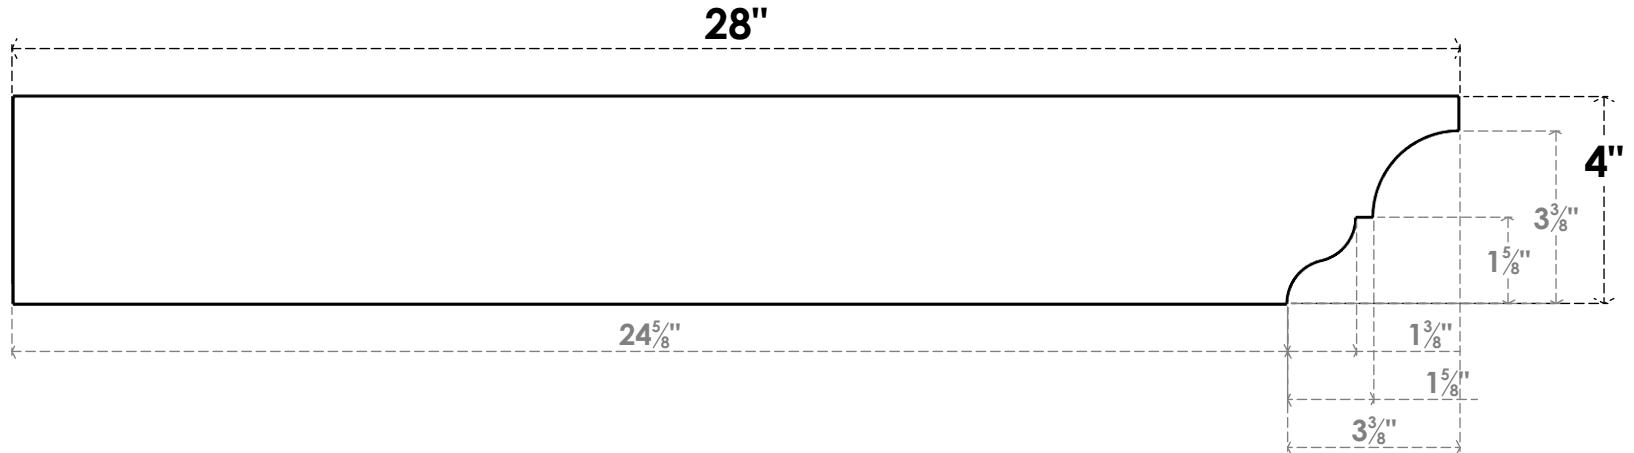

ITEM NUMBER: RFTURO040X04000X28000X004ASH00RCPR

4"W X 4"H X 28"L TIMBERTHANE ROUGH CEDAR ASHEBORO FAUX WOOD OPEN RAFTER TAIL, 4"L END, PRIMED TAN

SIDE PROFILE

FRONT PROFILE

ISOMETRIC

GENERATED DATE : 03/02/2023