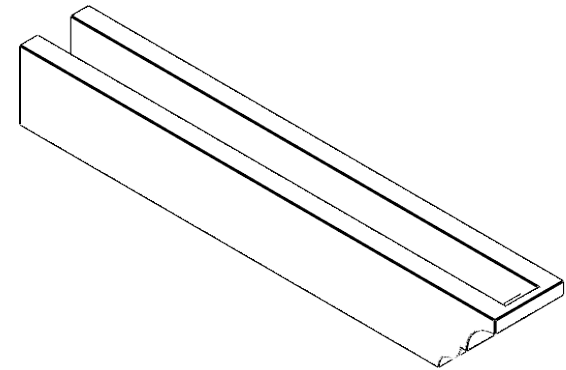

ITEM NUMBER: RFTURO040X04000X28000X004ASH00RCPR

4"W X 4"H X 28"L TIMBERTHANE ROUGH CEDAR ASHEBORO FAUX WOOD OPEN RAFTER TAIL, 4"L END, PRIMED TAN

SIDE PROFILE

FRONT PROFILE

ISOMETRIC

GENERATED DATE : 03/02/2023

EKENA MILLWORK
2300 WEST MAIN ST.
CLARKSVILLE, TX 75426
TOLL FREE: 866-607-0453
WWW.EKENAMILLWORK.COM

NOTES

1. INSTALLATION TO BE COMPLETED IN ACCORDANCE WITH MANUFACTURER'S SPECIFICATIONS.
2. DRAWING MAY NOT BE TO SCALE
3. THIS DRAWING IS INTENDED FOR DESIGN AND PLANNING PURPOSES ONLY.
4. ALL INFORMATION CONTAINED HEREIN WAS CURRENT AT THE TIME OF DEVELOPMENT BUT MUST BE REVIEWED AND APPROVED BY THE PRODUCT MANUFACTURER TO BE CONSIDERED ACCURATE.
5. TIMBERTHANE ARCHITECTURAL PRODUCTS ARE MADE FROM HIGH DENSITY URETHANE AND COME FACTORY PRIMED